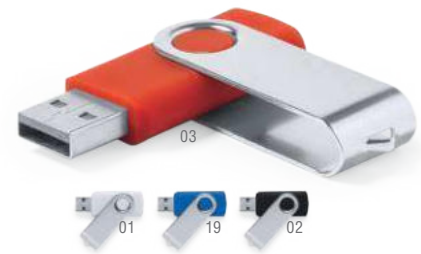

2 x 5.8 x 1 cm 300 / 50 Print Code: D(4), L1

Rebik 16GB 5071

16GB

Memoria USB.
Memória USB.
USB Memory.

2 x 5.8 x 1 cm 300 / 50 Print Code: D(4), L1

Yeskal 8GB 1386

8GB

Memoria USB.
Memória USB.
USB Memory.