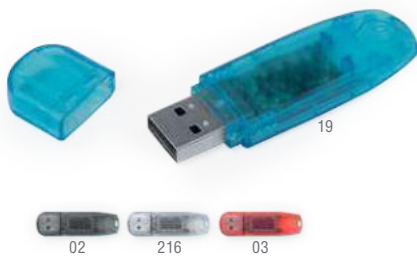

2 x 7 x 1 cm 500 / 50 Print Code: D(4), L1

Yemil 32GB 6052

32GB

Memoria USB.
Memória USB.
USB Memory.

2 x 5.8 x 1 cm 300 / 50 Print Code: D(4), L1

Steya 16GB 21215

16GB

Memoria USB.
Memória USB.
USB Memory.